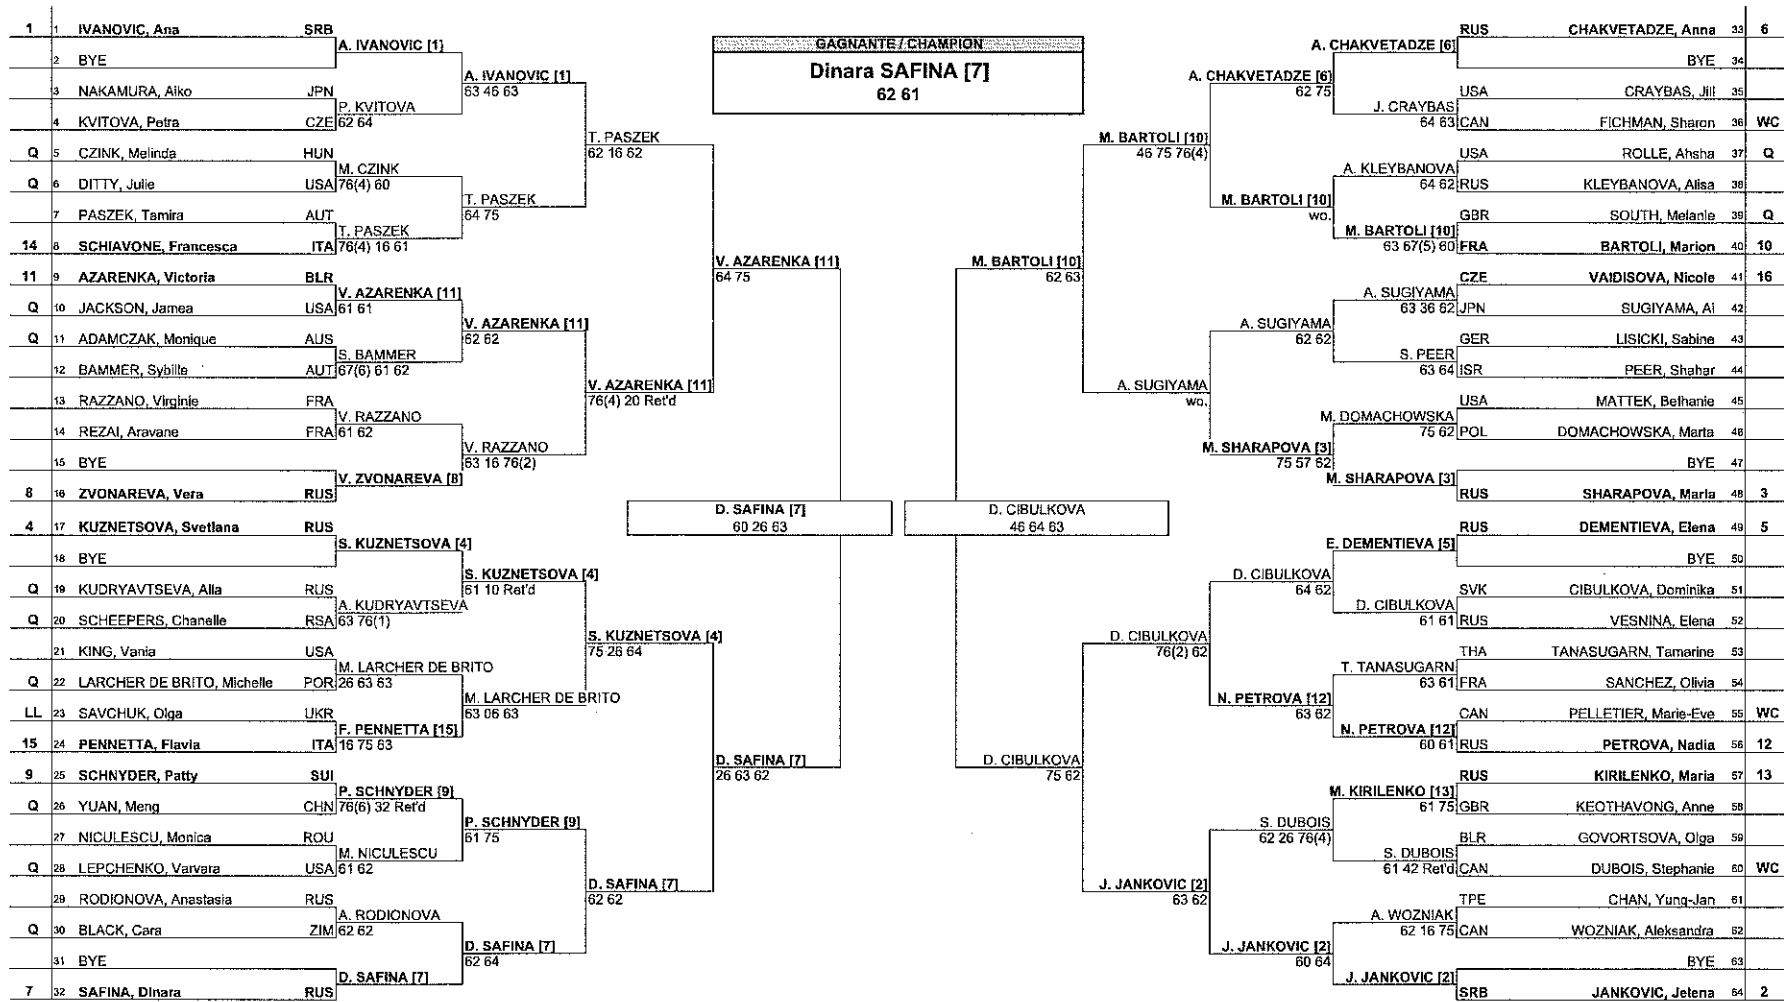

COUPE ROGERS présentée par Banque Nationale

TABLEAU PRINCIPAL - SIMPLE / MAIN DRAW SINGLES

Montréal, Can 28 juillet/July - 3 août/August 2008

Hard / Dur, DecoTurf II

Tier I - \$1,340,000

Têtes de série / Seeded Players		Têtes de série / Seeded Players		Course / Prize Money		Repêché / Lucky Losers		Abandonné/Forfaits - Retirements/W.O.		Abandonné/Forfaits - Retirements/W.O.					
Cl.	Rk.	Cl.	Rk.												
1	9	1	9	13	Winner	\$106,500	430	Olga SAVCHUK	13	Ashley HARKERLOAD (back injury)	Virginia RAZZANO (high injury)				
2	10	2	10	15	Finalists	\$66,850	300		14	Meng YUAN (Thigh)					
3	11	3	11	16	Semi-Finalists	\$50,000	195		15	Olga GOVORTSOVA (Right Hip Injury)					
4	12	4	12	17	Quarter-Finalists	\$25,000	110		16	Alla KUDRYAVTSEVA (Right shoulder Injury)					
5	13	5	13	19	3rd Round	\$13,000	60		17	Alla KLEYBANOVA (Low Back Injury)					
6	14	6	14	20	2nd Round	\$6,580	35		18	Maria SHARAPOVA (Right shoulder injury)					
7	15	7	15	21	1st Round	\$3,340	1		19						
8	16	8	16	22					20						
				Dernière inscription directe / Last Direct Acceptance				Représentant des Joueurs / Players Representative				Superviseur Sony Ericsson WTA Tour Supervisor			
				Alexandra WOZNIAK [95]				M. Bartoli / A. Wozniak				Fabrice Chouquet			