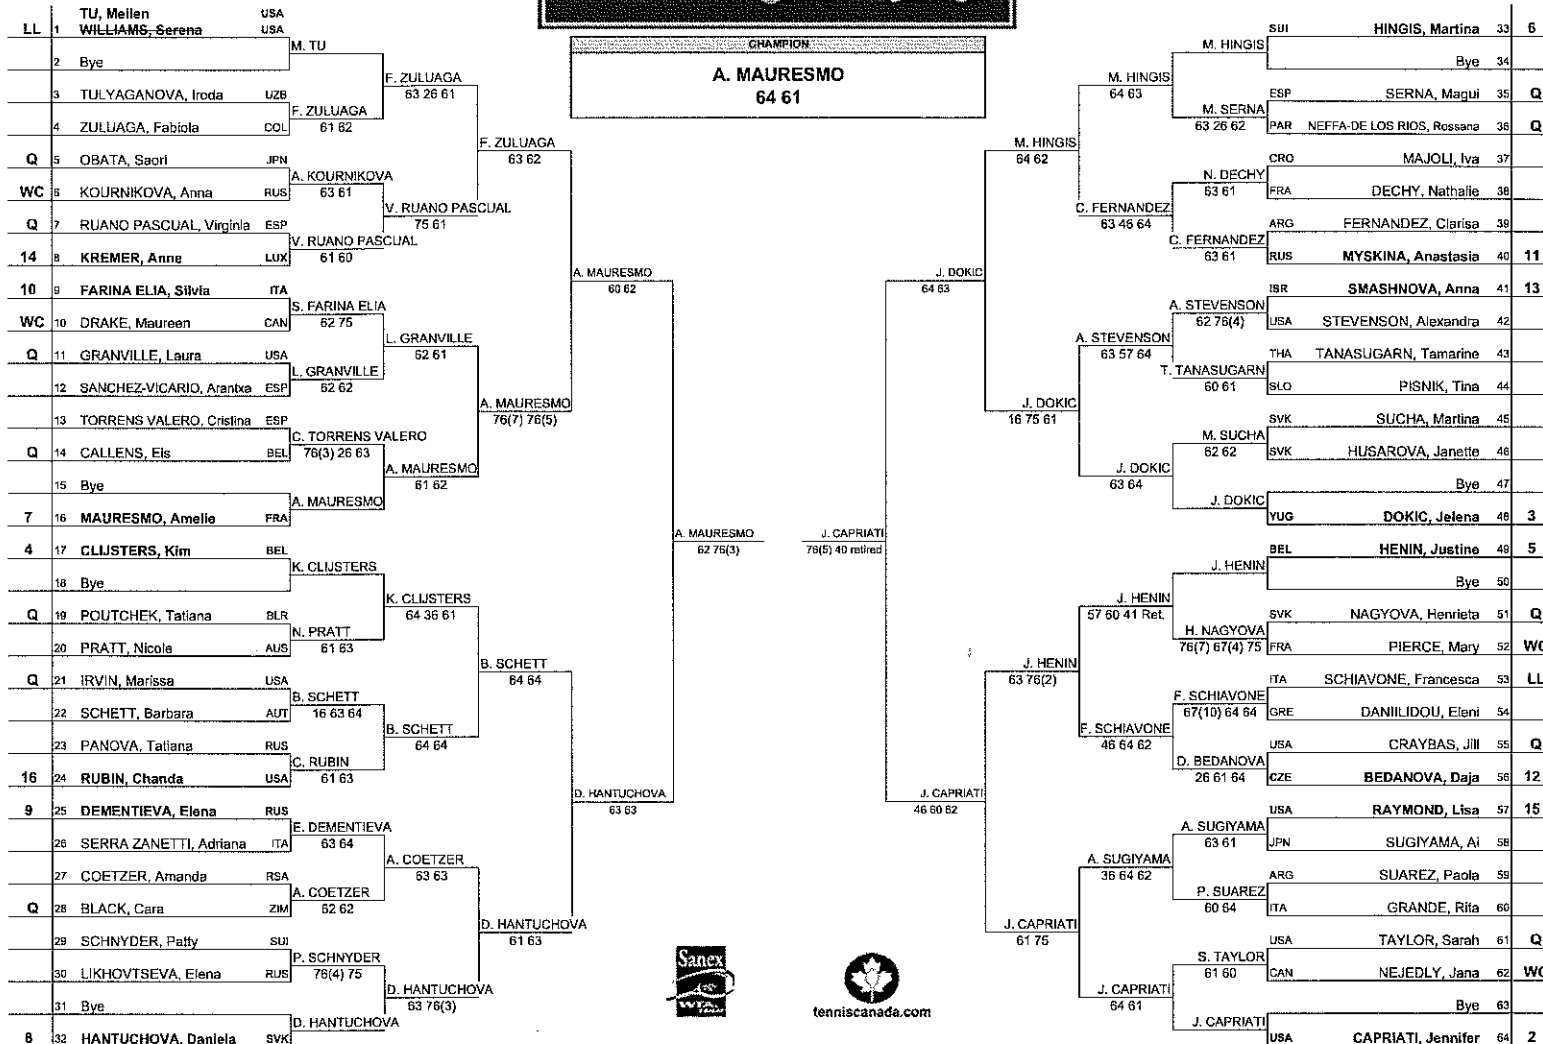

DU 10 AU 18 AOÛT 2002

Seeded Players	Seeded Players	Lucky Loser	Replaces	Lucky Loser	Replaces	Last Direct Acceptance
1 WILLIAMS, Serena	5 DEMENTIEVA, Elena	SCHIAVONE, Francesca	SHAUGHNESSY, Meghann			LIKHOVTSOVA, Elena
2 CAPRIATI, Jennifer	18 FARINA ELIA, Silvia	TU, Mellen	WILLIAMS, Serena			
3 DOKIC, Jelena	11 MYSKINA, Anastasia					Brenda Perry/Tony Cho
4 CLUSTERS, Kim	12 BEDANOVA, Daja	Retirement/Walkover	Reason	Retirement	Reason	
5 HENIN, Justina	13 SMASHNOVA, Anna					WTA Supervisor/Referee
6 HINGIS, Martina	14 KREMER, Anne					
7 MAURESMO, Amelie	15 RAYMOND, Lisa					
8 HANTUCHOVA, Daniela	16 RUBIN, Chanda					