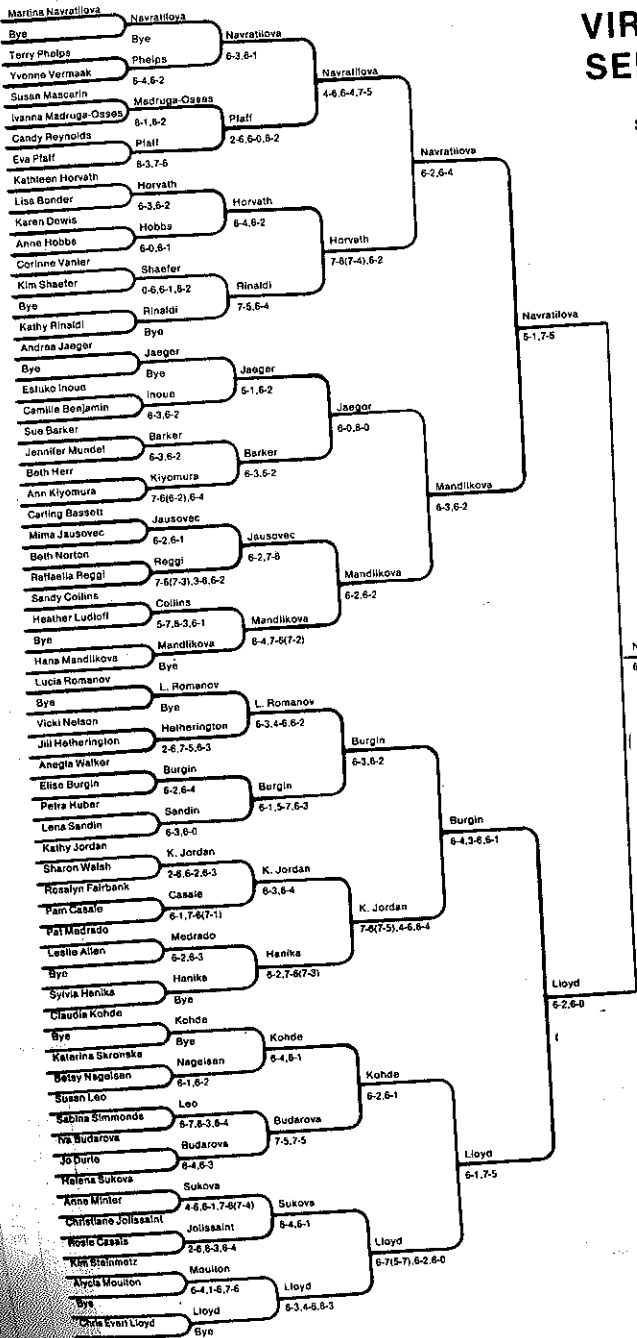

AUG. 15-21, 1983
\$200,000

CANADIAN OPEN TORONTO, ONTARIO, CANADA VIRGINIA SLIMS WORLD CHAMPIONSHIP SERIES CATEGORY: 4

SURFACE: HARD COURTS

SINGLES

SEEDED PLAYERS—SINGLES

1. Martina Navratilova
2. Chris Evert Lloyd
3. Andrea Jaeger
4. Sylvia Hanika
5. Hana Mandlikova
6. Zina Garrison
7. Kathy Rinaldi
8. Claudia Kohde
9. Jo Durie
10. Eva Pfaff
11. Kathy Jordan
12. Carling Bassett
13. Helena Sukova
14. Kathleen Horvath

PRIZE MONEY BREAKDOWN

Singles	\$34,000
Winner(1)	17,500
Runner-up(1)	8,000
Semifinalists(2)	4,100
Quarterfinalists(4)	2,100
Round of 16(8)	1,150
Round of 32(16)	575
Round of 50(24)	

SEEDED PLAYERS — DOUBLES

1. Navratilova/Casals
2. Fairbank/Reynolds
3. Kohde/Pfaff
4. King/Walsh
5. Jausovec/K. Jordan
6. Durie/Kiyomura
7. Hobbs/Jaeger
8. Mandlikova/Nagelsen

DOUBLES

PRIZE MONEY BREAKDOWN

Doubles (per team)	\$13,000
Winner (1)	7,000
Runner-up (1)	3,550
Semifinalists (2)	1,800
Quarterfinalists (4)	900
Round of 16 (8)	450
Round of 32 (16)	