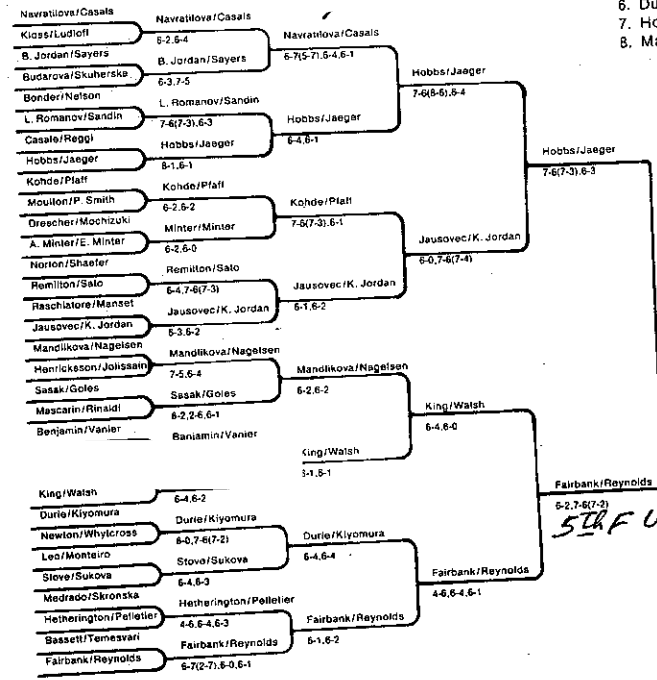

AUG. 15-21, 1983
\$200,000

CANADIAN OPEN TORONTO, ONTARIO, CANADA VIRGINIA SLIMS WORLD CHAMPIONSHIP SERIES CATEGORY: 4

SURFACE: HARD COURTS

SINGLES

SEEDED PLAYERS—SINGLES

1. Martina Navratilova
2. Chris Evert Lloyd
3. Andrea Jaeger
4. Sylvia Hanika
5. Hana Mandlikova
6. Zina Garrison
7. Kathy Rinaldi
8. Claudia Kohde
9. Jo Durie
10. Eva Pfaff
11. Kathy Jordan
12. Carling Bassett
13. Helena Sukova
14. Kathleen Horvath

PRIZE MONEY BREAKDOWN

Singles	\$34,000
Winner(1)	17,500
Runner-up(1)	8,000
Semifinalists(2)	4,100
Quarterfinalists(4)	2,100
Round of 16(8)	1,150
Round of 32(16)	575
Round of 50(24)	

SEEDED PLAYERS — DOUBLES

1. Navratilova/Casals
2. Fairbank/Reynolds
3. Kohde/Pfaff
4. King/Walsh
5. Jausovec/K. Jordan
6. Durie/Kiyomura
7. Hobbs/Jaeger
8. Mandlikova/Nagelsen

DOUBLES

PRIZE MONEY BREAKDOWN

Doubles (per team)	\$13,000
Winner (1)	7,000
Runner-up (1)	3,550
Semifinalists (2)	1,800
Quarterfinalists (4)	900
Round of 16 (8)	450
Round of 32 (16)	