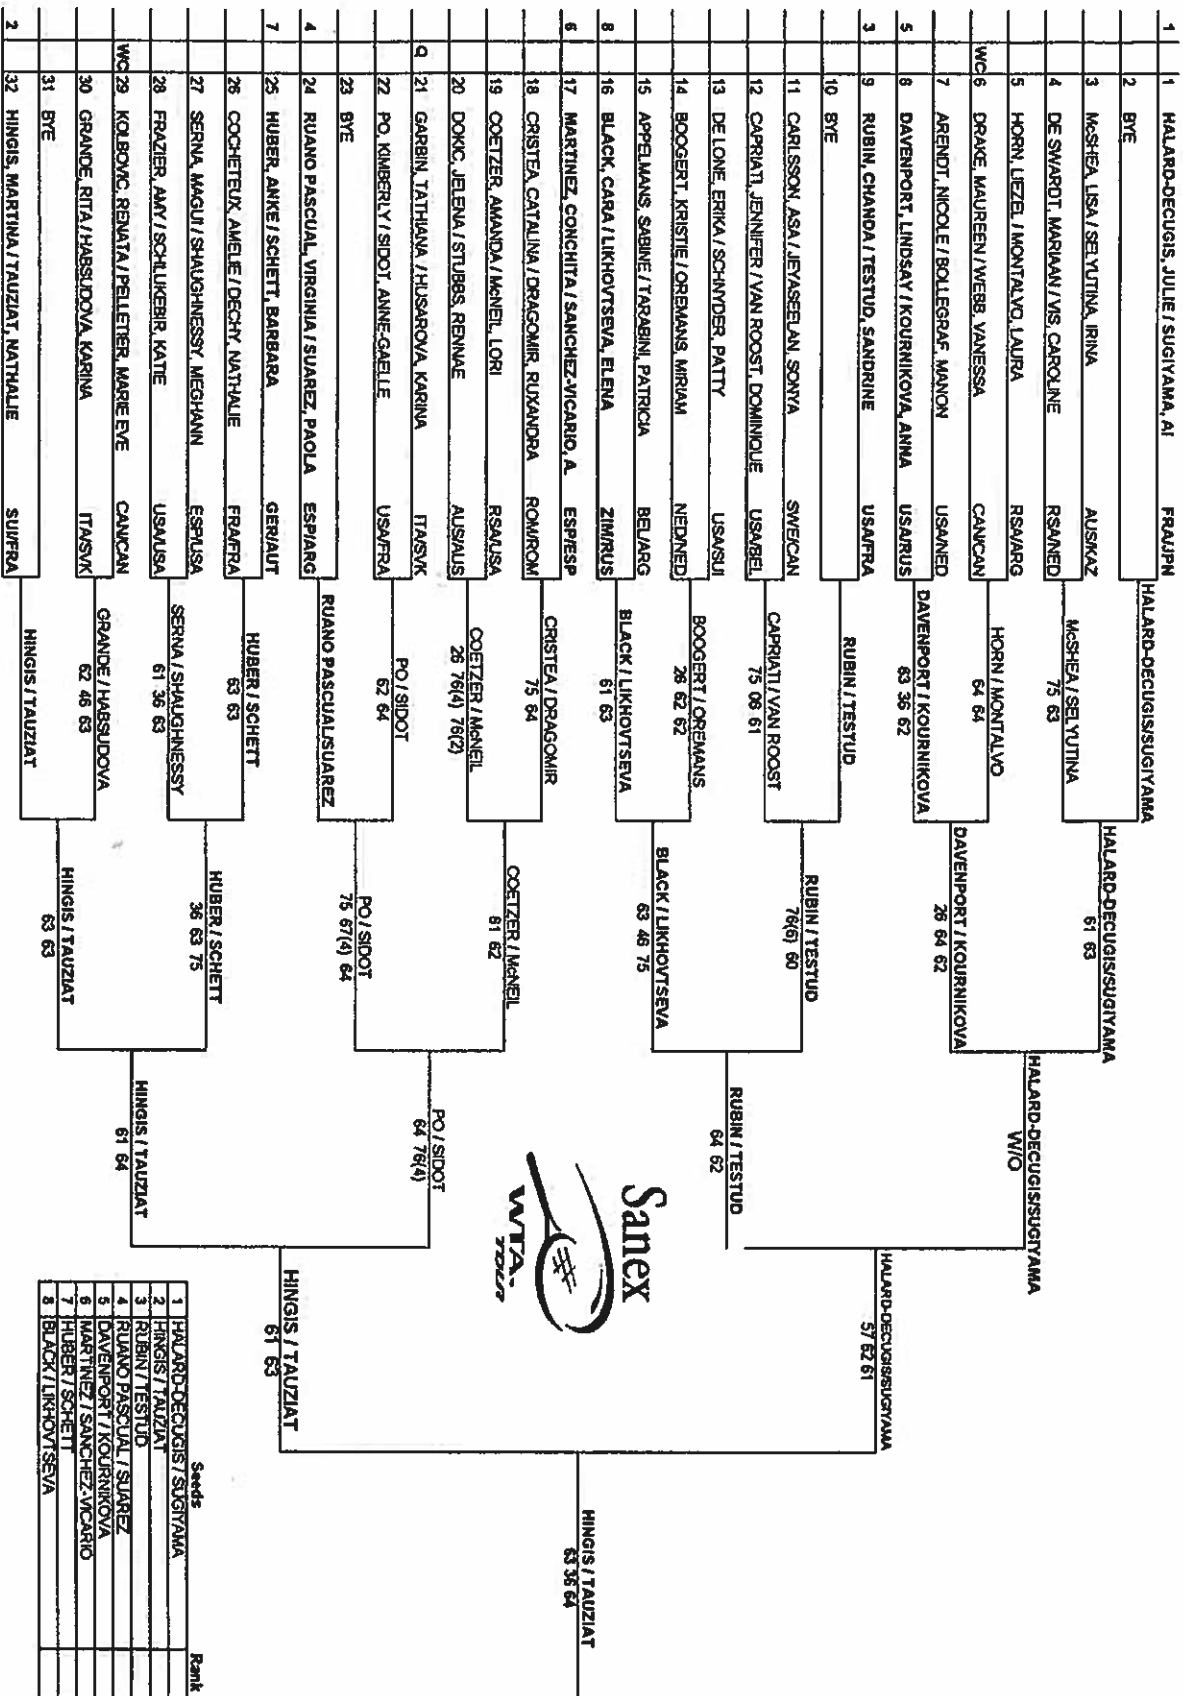

**dulMaure pen**  
14 - 20 August 2000

Tournament City:

Montreal, Canada

Last Direct Acceptance: 137

Sanex WTA Tour Director: Guilla Orlandl & Brenda Perry

Tournament: dulMaure Open  
City: Montreal, Canada  
Main Draw Date: 14 - 20 August 2000  
Qualifying Date: 12 - 13 August 2000  
Prize Money: \$1,080,000  
Surfaces: Hardcourt

Prize Money	Points
Winner: \$80,000	288
Finalist: \$26,550	182
3rd-4th: \$13,500	117
5th-8th: \$6,750	65
9th-16th: \$3,500	36
17th-32nd: \$1,900	1