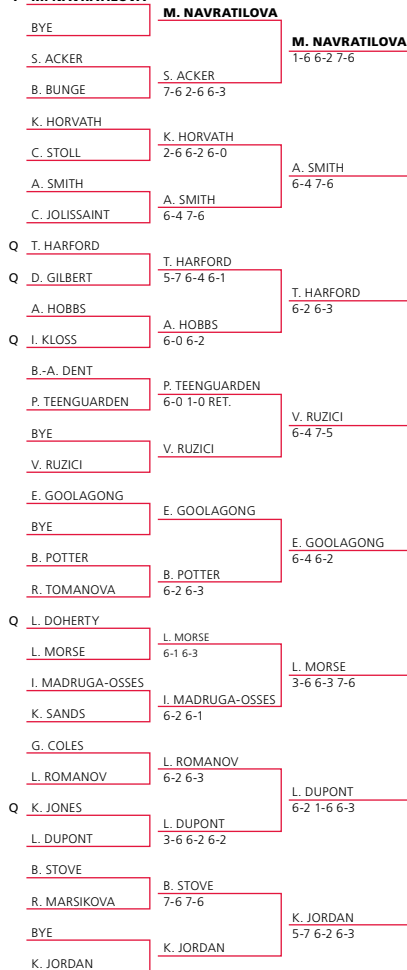

1 M. NAVRATILOVA

C. EVERT LLOYD
6-3 6-1

V. RUZICI 6-0 6-3
C. EVERT LLOYD 6-4 7-5