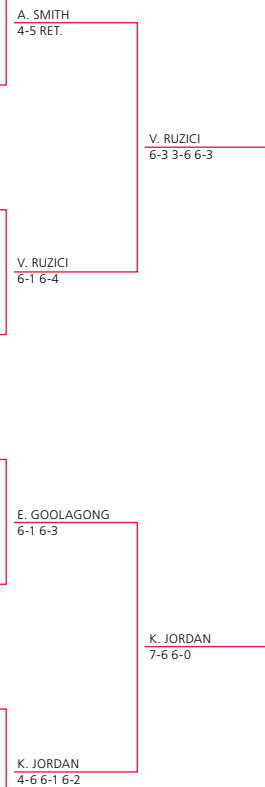

1 M. NAVRATILOVA

C. EVERT LLOYD
6-3 6-1

V. RUZICI 6-0 6-3
C. EVERT LLOYD 6-4 7-5